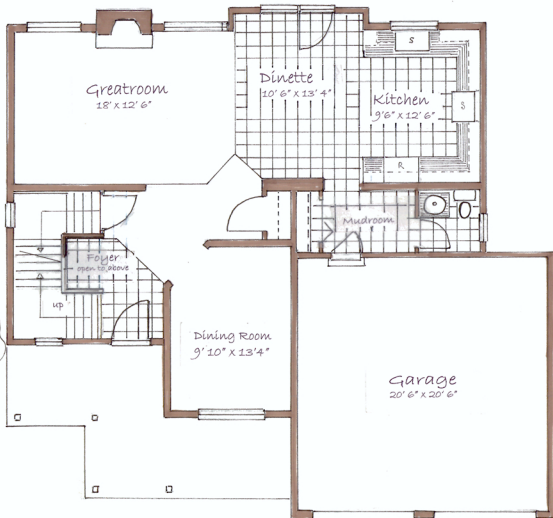

Johnstone
HOMES

The Cypress

Total Approx. 2082 SQ. FT.

The Cypress

Total Approx. 2032 SQ FT.

FIRST FLOOR APPROX. 994 SQ FT.

SECOND FLOOR APPROX. 1038 SQ FT.