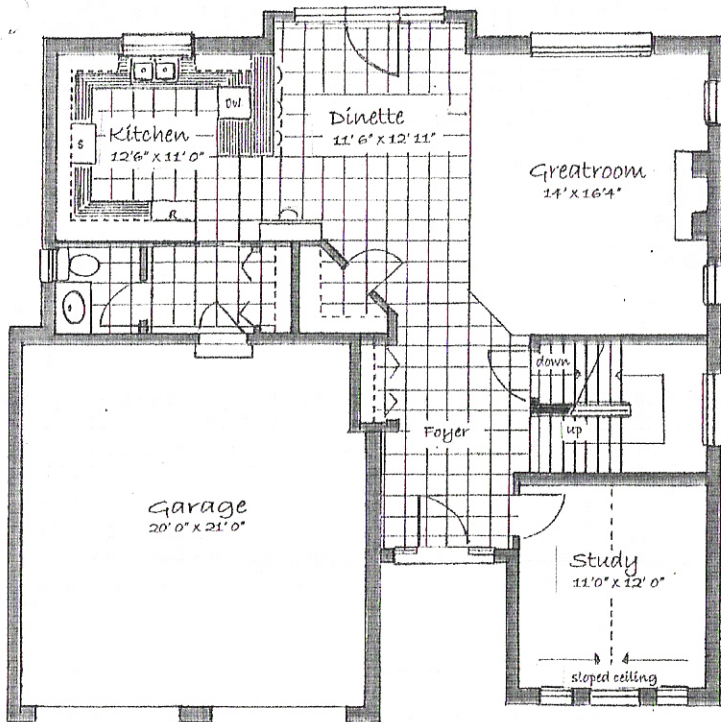

Johnstone
HOMES

The Maplewood

Total Approx. 2164 SQ. FT.

Johnstone HOMES

The Maplewood Total Approx. 2164 Sq Ft.

* Room sizes indicated are approximate.
* Artists rendering

0000