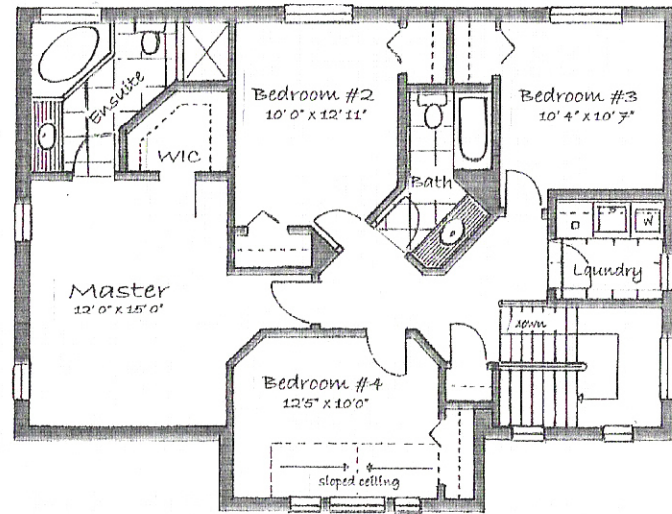

Johnstone
HOMES

The Maplewood

Total Approx. 2164 SQ. FT.

Johnstone HOMES

The Maplewood Total Approx. 2164 Sq Ft.

* Room sizes indicated are approximate.
* Artists rendering

0000