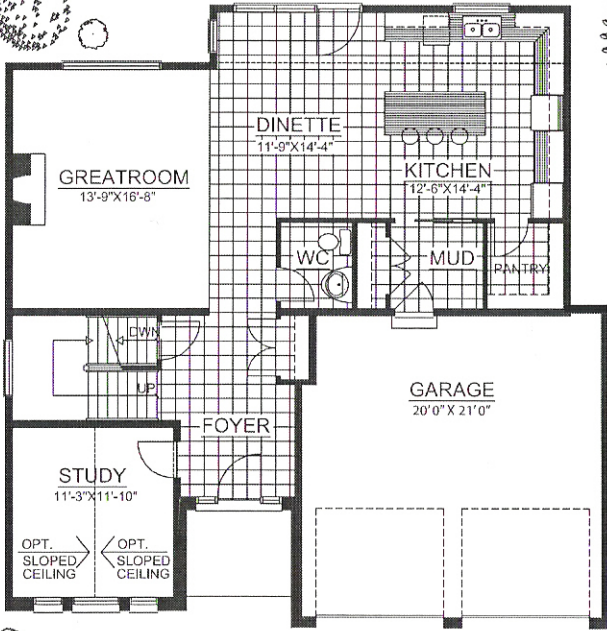

Johnstone HOMES

The Maplewood II

Total Approx. 2264 SQ. FT.

The Maplewood II
First Floor Plan

The Maplewood II
Second Floor Plan

Johnstone HOMES

The Maplewood II
First Floor Plan

The Maplewood II
Second Floor Plan

The Maplewood II

Total Approx. 2264 SQ. FT.