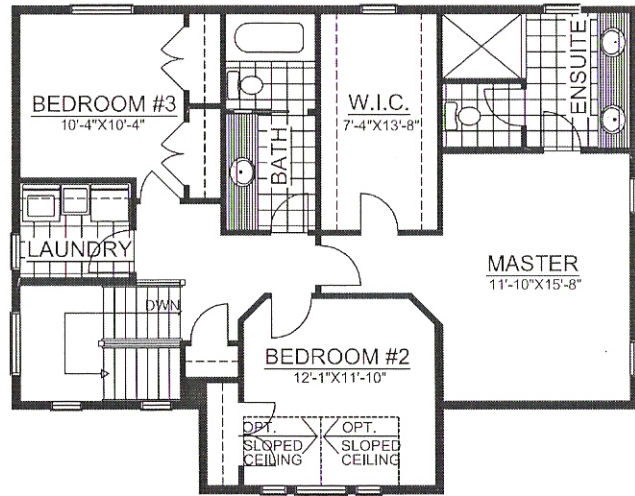

Johnstone HOMES

The Maplewood II

Total Approx. 2264 SQ. FT.

The Maplewood II
First Floor Plan

The Maplewood II
Second Floor Plan

Johnstone HOMES

The Maplewood II
First Floor Plan

The Maplewood II
Second Floor Plan

The Maplewood II

Total Approx. 2264 SQ. FT.