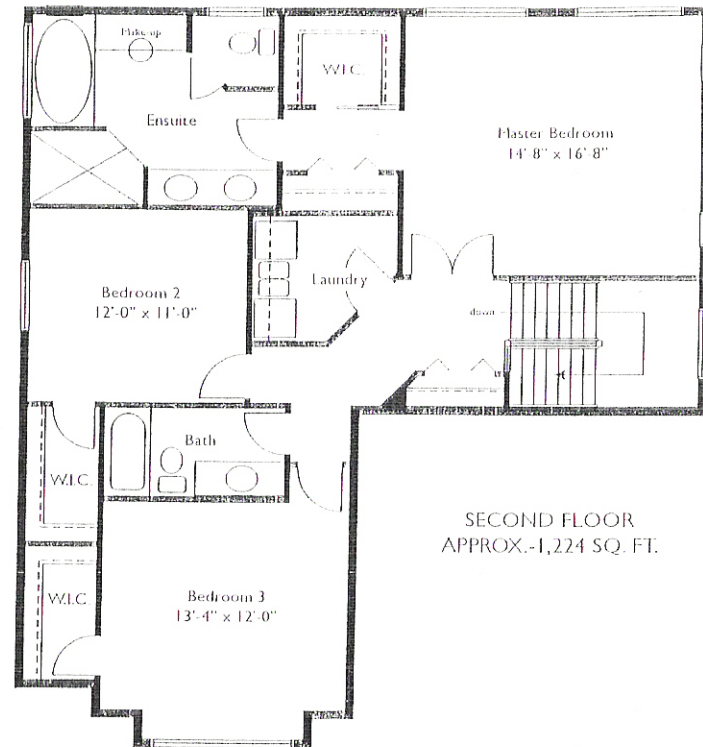

Johnstone HOMES

The Shaughnessy

Total Approx. 2568 SQ. FT.

The Shaughnessy

TOTAL APPROX. 2568 SQ. FT.

FIRST FLOOR APPROX. 1369 SQ. FT.

The Shaughnessy

SECOND FLOOR
APPROX. 1,224 SQ. FT.

The Shaughnessy

TOTAL APPROX. 2583 SQ. FT.

FIRST FLOOR APPROX. 1359 SQ. FT.

The Shaughnessy

SECOND FLOOR
APPROX. 1,224 SQ. FT.