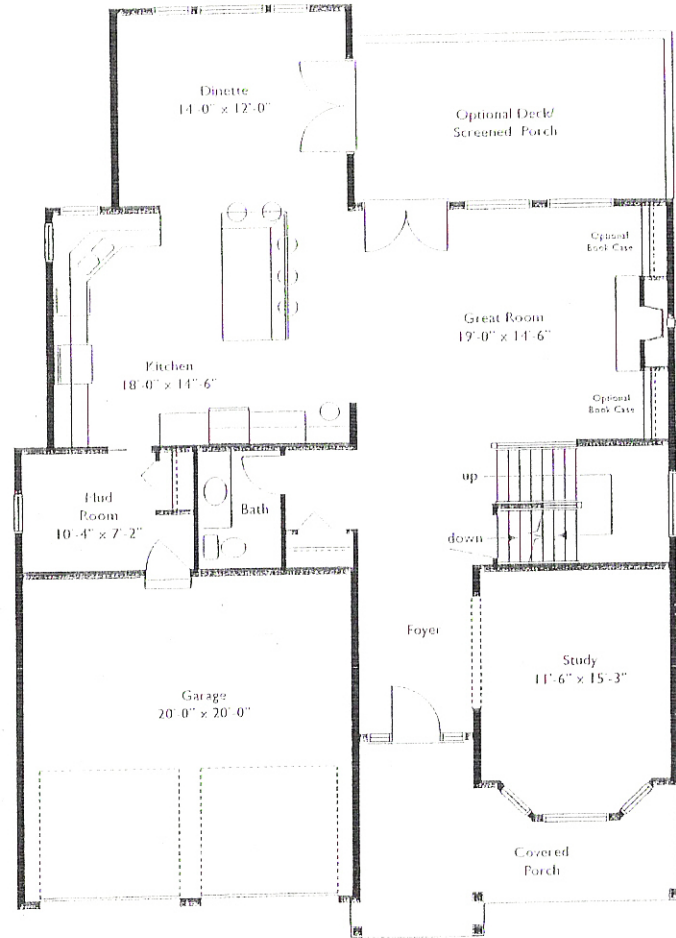

Johnstone HOMES

The Shaughnessy

Total Approx. 2568 SQ. FT.

The Shaughnessy

TOTAL APPROX. 2568 SQ. FT.

FIRST FLOOR APPROX. 1369 SQ. FT.

The Shaughnessy

SECOND FLOOR
APPROX. 1,224 SQ. FT.

The Shaughnessy

TOTAL APPROX. 2583 SQ. FT.

FIRST FLOOR APPROX. 1359 SQ. FT.

The Shaughnessy

SECOND FLOOR
APPROX. 1,224 SQ. FT.