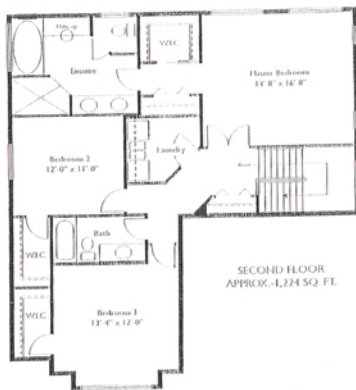

Johnstone HOMES

The Shaughnessy

Total Approx. 2568 SQ. FT.

The Shaughnessy

TOTAL APPROX. 2568 SQ. FT.

FIRST FLOOR APPROX. 1369 SQ. FT.

The Shaughnessy

SECOND FLOOR
APPROX. 1,224 SQ. FT.

The Shaughnessy

TOTAL APPROX. 2583 SQ. FT.

FIRST FLOOR APPROX. 1359 SQ. FT.

The Shaughnessy

SECOND FLOOR
APPROX. 1,224 SQ. FT.