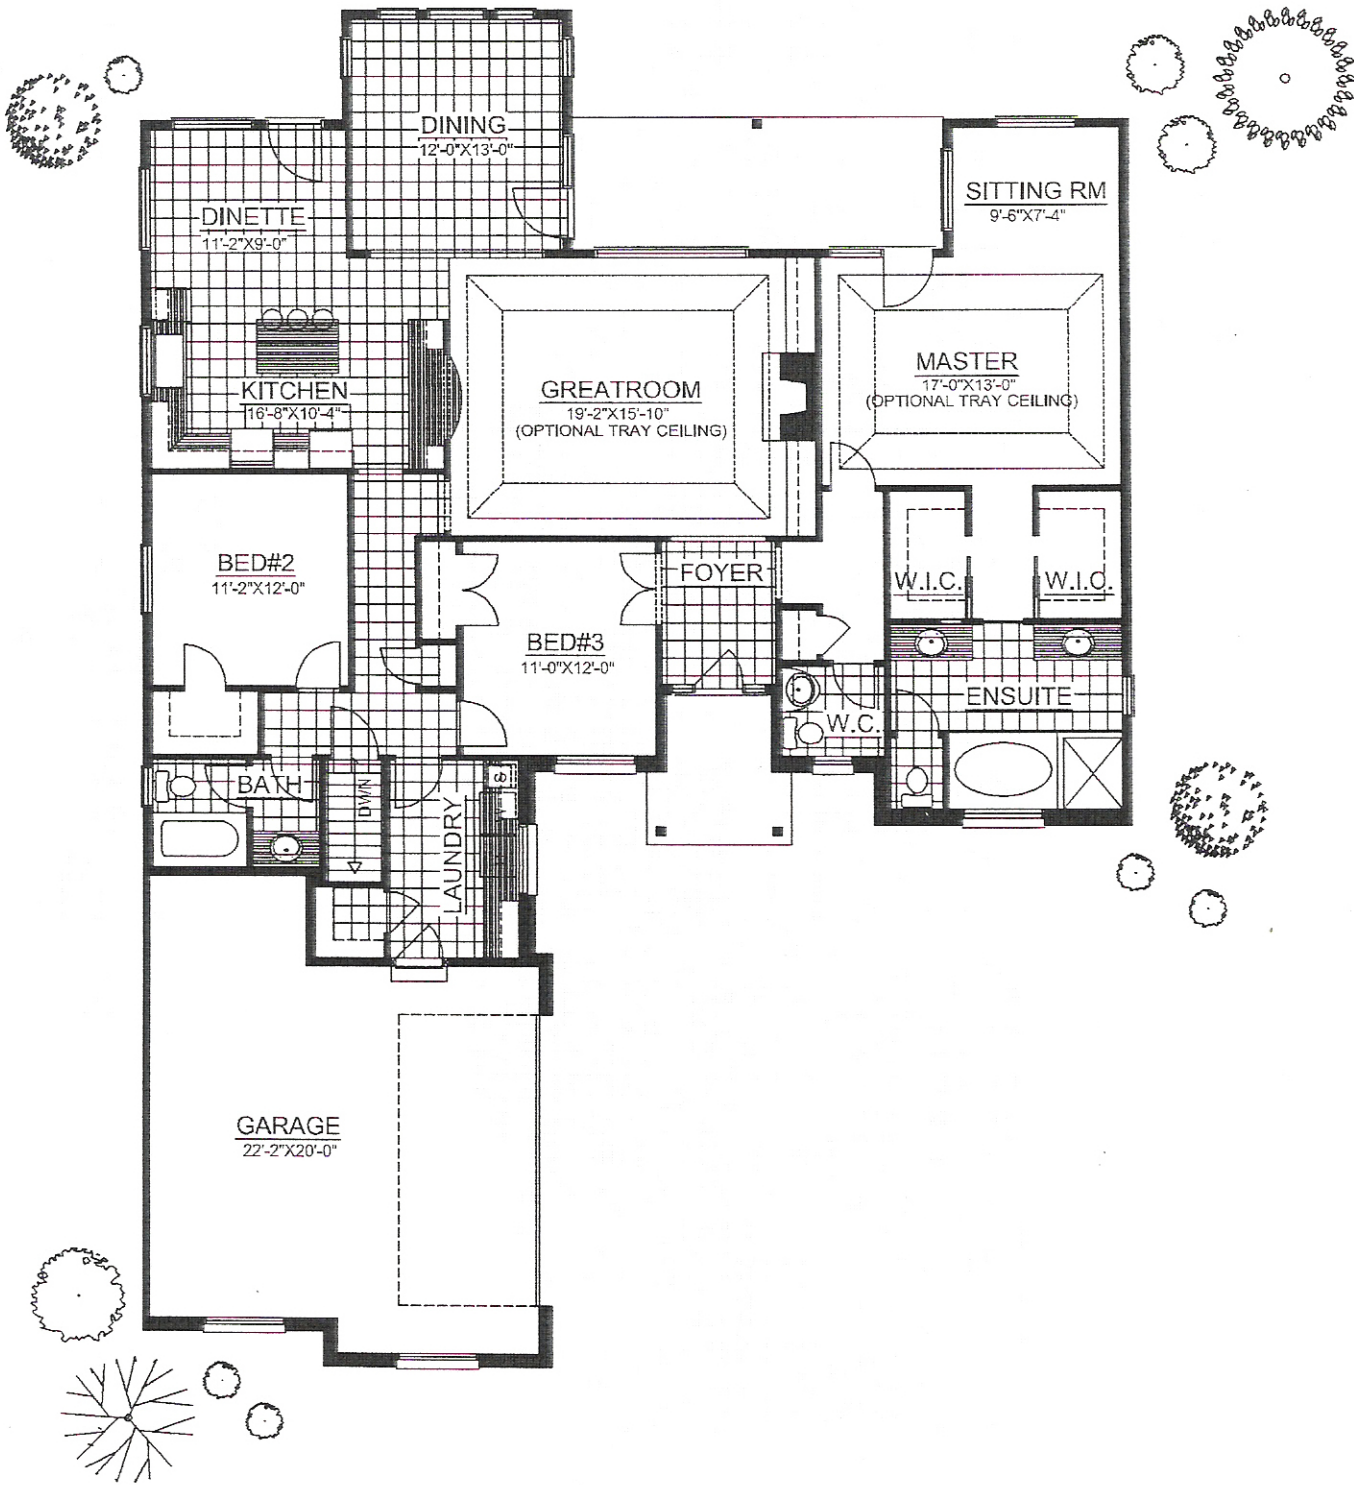

Johnstone HOMES

The Tanglewood

Total Approx. 2217 SQ FT.

THE TANGLEWOOD
MAIN FLOOR PLAN
 TOTAL APPROX. - 2217 SQ. FT.