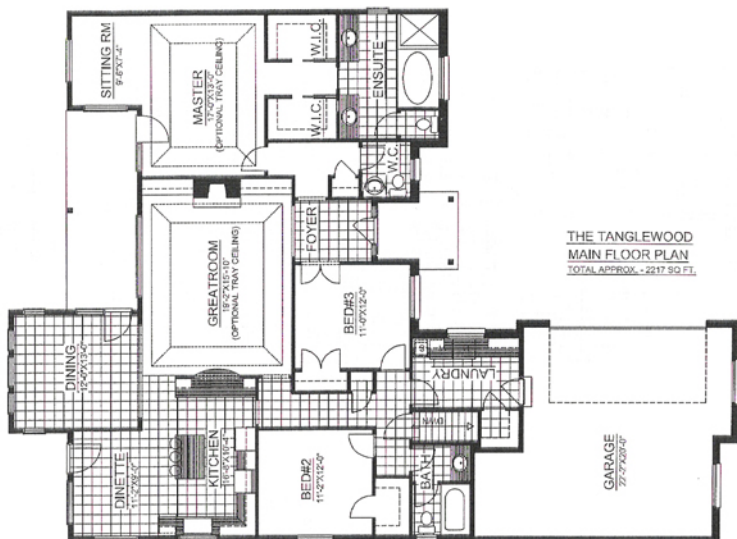

Johnstone HOMES

The Tanglewood

Total Approx. 2217 SQ FT.

THE TANGLEWOOD
MAIN FLOOR PLAN
 TOTAL APPROX. - 2217 SQ. FT.