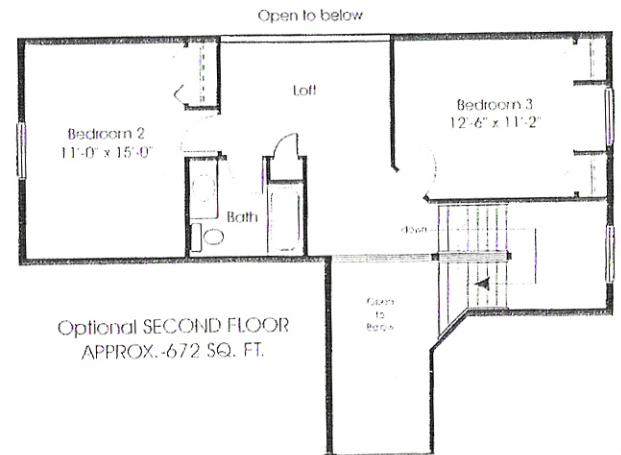

# Johnstone HOMES

*The Westport*

Total Approx. 2,313 SQ. FT.

The Westport TOTAL APPROX.-2,313 SQ. FT.

FIRST FLOOR APPROX.-1,641 SQ. FT.

2nd floor TOTAL APPROX.-2,313 sqft

SECOND FLOOR  
APPROX. - 672 SQ. FT.

Optional 2nd floor TOTAL APPROX.-2,313 sqft

Optional SECOND FLOOR  
APPROX. - 672 SQ. FT.

The Westport TOTAL APPROX.-2,313 SQ. FT.

FIRST FLOOR APPROX.-1,641 SQ. FT.

2nd floor TOTAL APPROX.-2,313 sq/ft.

SECOND FLOOR APPROX. - 672 SQ. FT.

Optional 2nd floor TOTAL APPROX.-2,313 sq/ft.

Optional SECOND FLOOR APPROX.-672 SQ. FT.