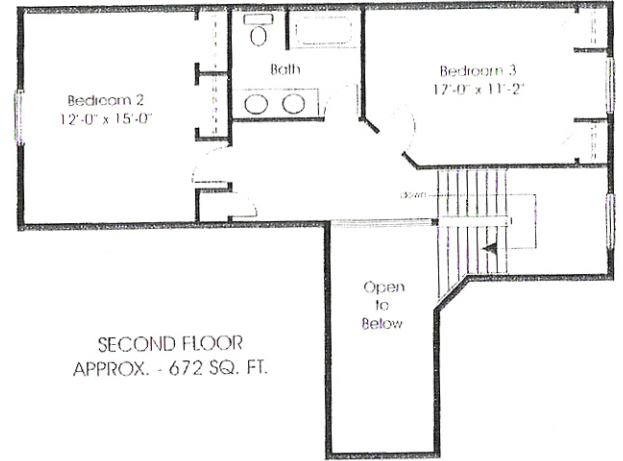

# Johnstone HOMES

*The Westport*

Total Approx. 2,313 SQ. FT.

The Westport TOTAL APPROX.-2,313 SQ. FT.

FIRST FLOOR APPROX.-1,641 SQ. FT.

2nd floor TOTAL APPROX.-2,313 sqft

SECOND FLOOR  
APPROX. - 672 SQ. FT.

Optional 2nd floor TOTAL APPROX.-2,313 sqft

Optional SECOND FLOOR  
APPROX. - 672 SQ. FT.

The Westport TOTAL APPROX.-2,313 SQ. FT.

FIRST FLOOR APPROX.-1,641 SQ. FT.

2nd floor TOTAL APPROX.-2,313 sq/ft.

SECOND FLOOR APPROX. - 672 SQ. FT.

Optional 2nd floor TOTAL APPROX.-2,313 sq/ft.

Optional SECOND FLOOR APPROX.-672 SQ. FT.