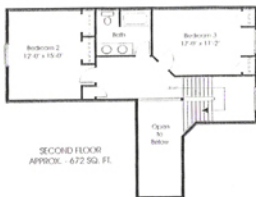

# Johnstone HOMES

*The Westport*

Total Approx. 2,313 SQ. FT.

The Westport TOTAL APPROX.-2,313 SQ. FT.

FIRST FLOOR APPROX.-1,641 SQ. FT.

2nd floor TOTAL APPROX.-2,313 sqft

SECOND FLOOR  
APPROX. - 672 SQ. FT.

Optional 2nd floor TOTAL APPROX.-2,313 sqft

Optional SECOND FLOOR  
APPROX. - 672 SQ. FT.

The Westport TOTAL APPROX.-2,313 SQ. FT.

FIRST FLOOR APPROX.-1,641 SQ. FT.

2nd floor TOTAL APPROX.-2,313 sq/ft.

SECOND FLOOR APPROX. - 672 SQ. FT.

Optional 2nd floor TOTAL APPROX.-2,313 sq/ft.

Optional SECOND FLOOR APPROX.-672 SQ. FT.