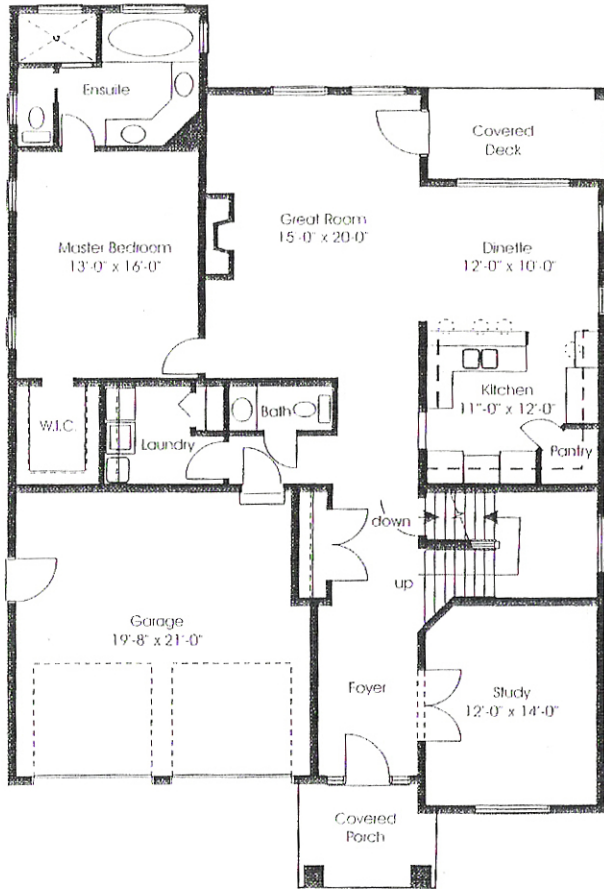

# Johnstone HOMES

*The Westport*

Total Approx. 2,313 SQ. FT.

The Westport TOTAL APPROX.-2,313 SQ. FT.

FIRST FLOOR APPROX.-1,641 SQ. FT.

2nd floor TOTAL APPROX.-2,313 sqft

SECOND FLOOR  
APPROX. - 672 SQ. FT.

Optional 2nd floor TOTAL APPROX.-2,313 sqft

Optional SECOND FLOOR  
APPROX. - 672 SQ. FT.

The Westport TOTAL APPROX.-2,313 SQ. FT.

FIRST FLOOR APPROX.-1,641 SQ. FT.

2nd floor TOTAL APPROX.-2,313 sq/ft.

SECOND FLOOR APPROX. - 672 SQ. FT.

Optional 2nd floor TOTAL APPROX.-2,313 sq/ft.

Optional SECOND FLOOR APPROX.-672 SQ. FT.